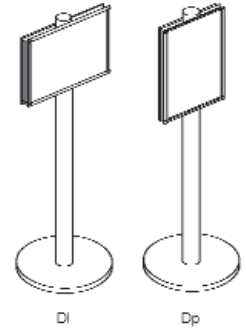

Bl landscape (h x w)  
210mm x 297mm

Bp portrait (h x w)  
297mm x 210mm

**freestanding display with artemis A3 sign single sided**

Cl landscape (h x w)  
297mm x 420mm

Cp portrait (h x w)  
420mm x 297mm

**freestanding display with artemis A3 sign double sided**

Dl landscape (h x w)  
297mm x 420mm

Dp portrait (h x w)  
420mm x 297mm

**freestanding displays**

- all posts 60mm diameter x 1200mm high
- base 330mm diameter
- all sizes quoted are insert size

#### freestanding displays

- all posts 60mm diameter x 1200mm high
- base 330mm diameter
- all sizes quoted are insert size