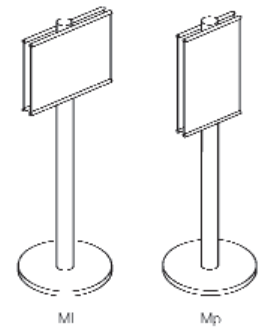

#### freestanding displays

- all posts 60mm diameter x 1200mm high
- base 330mm diameter
- all sizes quoted are insert size

K1 landscape (h x w)  
210mm x 297mm

K2 portrait (h x w)  
297mm x 210mm

**freestanding display with fristem slotted extrusion A3 sign single sided**

L1 landscape (h x w)  
297mm x 420mm

L2 portrait (h x w)  
420mm x 297mm

**freestanding display with fristem slotted extrusion A3 sign double sided**

M1 landscape (h x w)  
297mm x 420mm

M2 portrait (h x w)  
420mm x 297mm