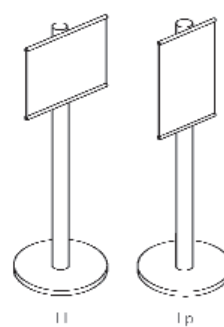

#### freestanding displays

- all posts 60mm diameter x 1200mm high
- base 330mm diameter
- all sizes quoted are insert size

### Display Stands Type 3 Specifications

**freestanding display with fristem slotted extrusion A4 sign single sided**

J1 landscape (h x w)  
210mm x 297mm

J2 portrait (h x w)  
297mm x 210mm

**freestanding display with fristem slotted extrusion A4 sign double sided**

K1 landscape (h x w)  
210mm x 297mm

K2 portrait (h x w)  
297mm x 210mm

**freestanding display with fristem slotted extrusion A3 sign single sided**

L1 landscape (h x w)  
297mm x 420mm

L2 portrait (h x w)  
420mm x 297mm