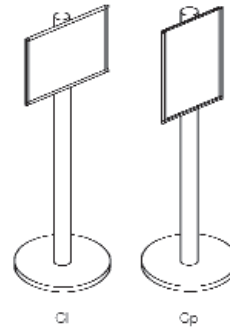

### Display Stands Type 1 Specifications

**freestanding display with artemis A4 sign single sided**

Al landscape (h x w)  
210mm x 297mm

Ap portrait (h x w)  
297mm x 210mm

**freestanding display with artemis A4 sign double sided**

Bl landscape (h x w)  
210mm x 297mm

Bp portrait (h x w)  
297mm x 210mm

**freestanding display with artemis A3 sign single sided**

Cl landscape (h x w)  
297mm x 420mm

Cp portrait (h x w)  
420mm x 297mm

**freestanding display with artemis A3 sign double sided**

Dl landscape (h x w)  
297mm x 420mm

Dp portrait (h x w)  
420mm x 297mm

**freestanding displays**

- all posts 60mm diameter x 1200mm high
- base 330mm diameter
- all sizes quoted are insert size

#### freestanding displays

- all posts 60mm diameter x 1200mm high
- base 330mm diameter
- all sizes quoted are insert size