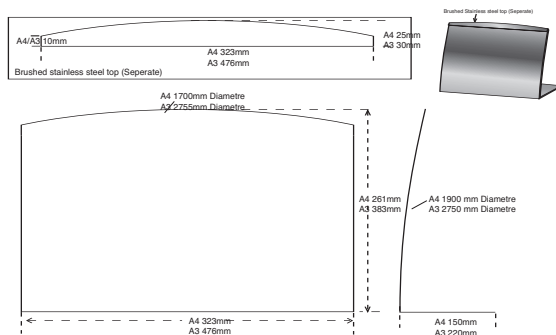

The sophisticated, curved designs with brushed stainless steel header and footer strip, are available in A5, A4 and A3 desktop versions and A4 to A2 free-standing units. All come as easily transportable, simple self assembly units.

Luna Portrait Freestanding - A4 - £95.00
A3 - £120.00

Luna Landscape Freestanding A3 - £120.00

Graphics

Graphics can be changed extremely quickly and easily. The magnetic edged screen holds the graphic securely in place. Visual sizes available are A5, A4, A3 and A2 in portrait and A3 landscape. It is suggested graphics are printed with a 10 mm bleed.

Luna landscape desktop -
A4 - £25.60
A3 - £33.20

Luna Portrait desktop
A5 - £18.00
A4 - £25.60
A3 - £33.20

Graphics

Graphics can be changed extremely quickly and easily. The magnetic edged screen holds the graphic securely in place. Visual sizes available are A5, A4, A3 and A2 in portrait and landscape. It is suggested graphics are printed with a 10 mm bleed.