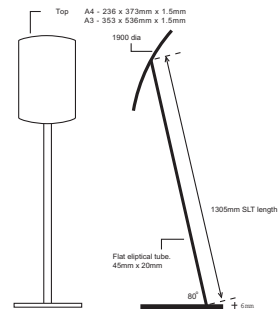

Luna Portrait Freestanding - A4 - £95.00
A3 - £120.00