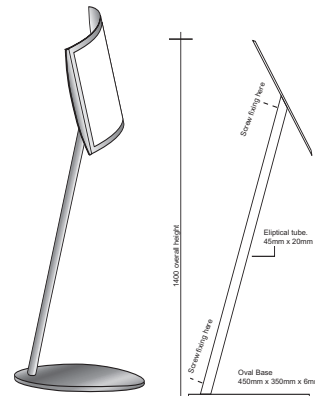

Technical Sheet / Price List

Specifications

The Luna poster holder is a user-friendly system for posters, prices, directional signage, information, menus and many other display and POS functions. The magnetic scratch-resistant front screen secures the graphic as it lays over it, making it changeable at a moments notice.

The sophisticated, curved designs with brushed stainless steel header and footer strip, are available in A5, A4 and A3 desktop versions and A4 to A2 free-standing units. All come as easily transportable, simple self assembly units.

Luna Portrait Freestanding - A4 - £95.00
A3 - £120.00

Luna Landscape Freestanding A3 - £120.00

Graphics

Graphics can be changed extremely quickly and easily. The magnetic edged screen holds the graphic securely in place. Visual sizes available are A5, A4, A3 and A2 in portrait and A3 landscape. It is suggested graphics are printed with a 10 mm bleed.