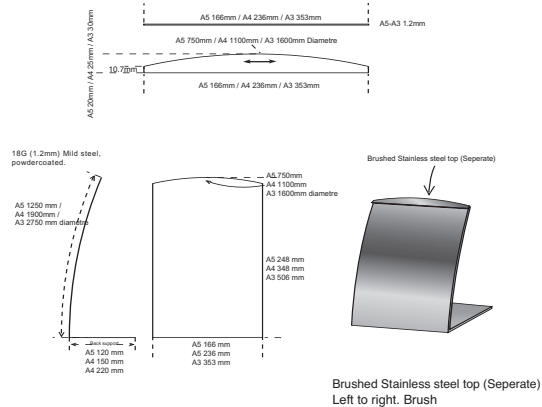

The sophisticated, curved designs with brushed stainless steel header and footer strip, are available in A5, A4 and A3 desktop versions and A4 to A2 free-standing units. All come as easily transportable, simple self assembly units.

Specifications

The Luna poster holder is a user-friendly system for posters, prices, directional signage, information, menus and many other display and POS functions. The magnetic scratch-resistant front screen secures the graphic as it lays over it, making it changeable at a moments notice.

Luna landscape desktop -
A4 - £25.60
A3 - £33.20

Luna Portrait desktop
A5 - £18.00
A4 - £25.60
A3 - £33.20

Graphics

Graphics can be changed extremely quickly and easily. The magnetic edged screen holds the graphic securely in place. Visual sizes available are A5, A4, A3 and A2 in portrait and landscape. It is suggested graphics are printed with a 10 mm bleed.