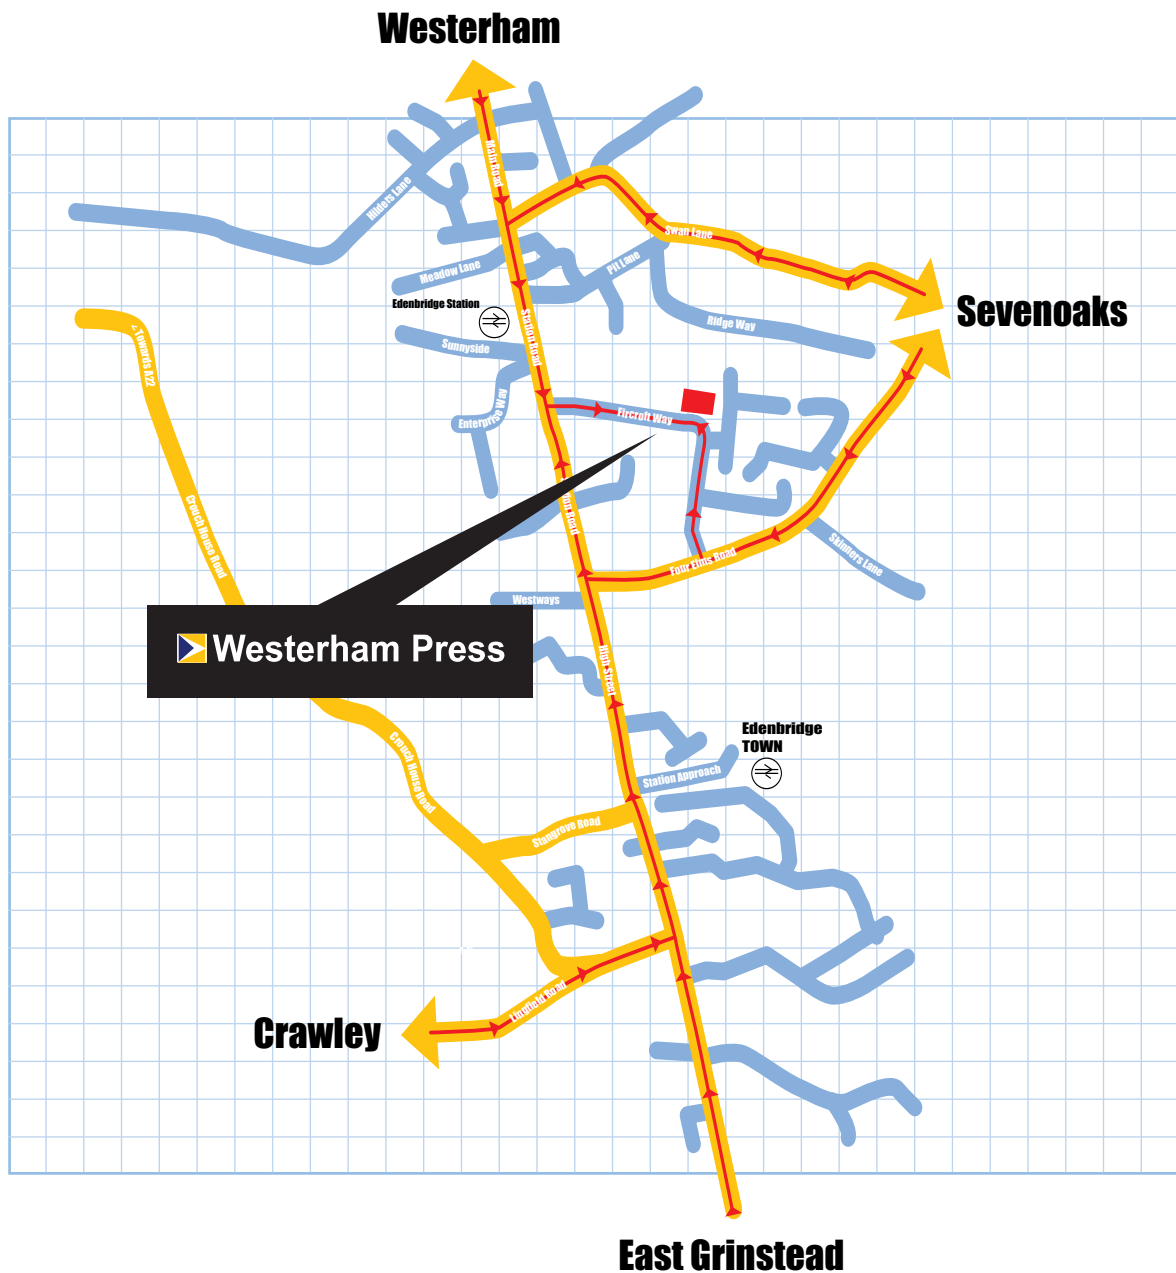

Westerham Press Directions to Kent

address details

St Ives Westerham Press Ltd,
Westerham House,
Fircroft Way,
Edenbridge,
Kent TN8 6EL

contact details

T 01732 868 400
F 01732 867 277

Westerham Press Directions to Kent

Travelling anti clockwise on the M25: exist at junction 6

Exist at junction 6 and follow the A25 towards Oxted and Westerham. Go through Oxted and turn right after the lights, taking the B269 signed to Edenbrige. Continue for 4 miles past the golf course, down Crockham Hill and into Edenbridge. After the railway bridge turn left and Westerham Press is the last entrance on the left before the road bends round.

By Rail

There are two Railways Stations in Edenbridge, Edenbridge and Edenbridge Town served by London Bridge and Victoria. Oxted also has a service running every half an hour to and from Victoria, we will be happy to arrange pick up to and from the station.

Travelling clockwise on the M25: exist at junction 5

Junction 5 on the M25 is a fork: take the right fork on the motorway signed A21 to Tonbridge (the left fork is the continuation of the M25). Take the second exist (just under the bridge) signed Westerham A25. As you enter Westerham, take a sharp left turn signposted (badly) to Edenbridge. Continue to Crockham Hill and turn left onto the B2026 towards Edenbridge. After the first railway bridge in Edenbridge turn left and Westerham Press is the last entrance on the left before the road bends round to the right.